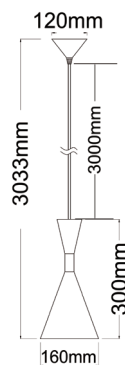

## CLASSIC SERIES

- Interior single pendant light
- Shade: powder coated aluminium
- White internals
- Lamp holder: E27(Max.40W HAL)
- Globe not included
- For indoor use
- 1 year replacement warranty

**CLASSIC1A**  
(Red)

**CLASSIC2A**  
(White)

Part No.	CLASSIC1A & CLASSIC2A
Description	PENDANT ES 40W RED / WH CONE
Material	Powder coated aluminium
Lamp holder	1xE27 (Max.40W HAL)
Suspension	3000mm cable
Canopy size	Ø120mm
Box Weight	0.9kg
Box Dimensions	25x25x38cm
Carton QTY	1/1